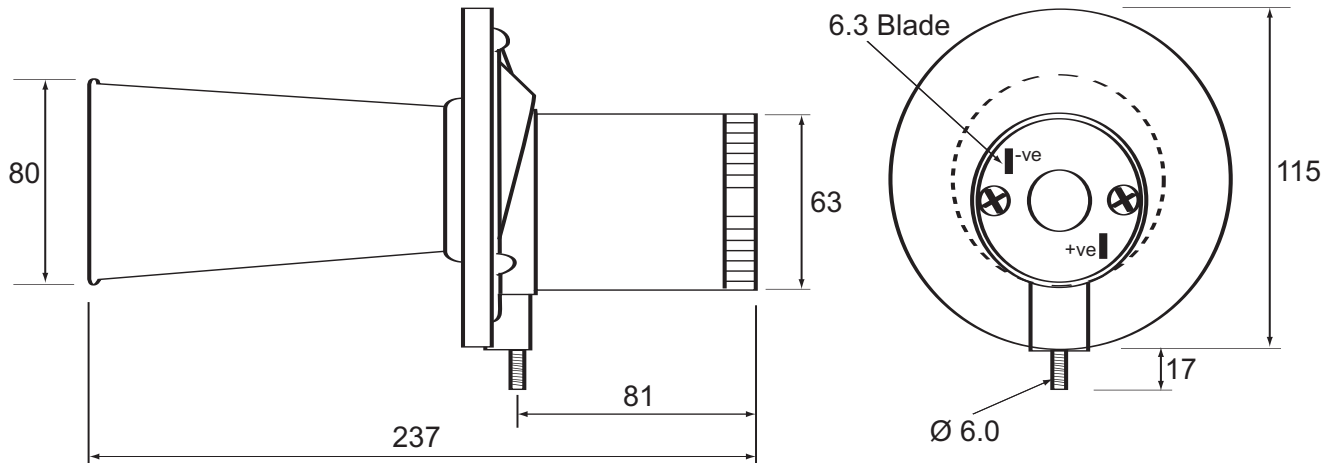

### Technical Information Sheet

Part No. 0-642-01

Electro-pneumatic "old style" trumpet horn, 12 volt. Makes a distinctive "arrrrooughaaa" sound. Not ECE approved.

#### Additional Information

The unit is supplied with a 6 x 17mm fixing bolt.

#### Technical Drawing (not to scale)

#### Specification

Type	Electro-pneumatic horn
Voltage	12 volt dc
Current	3.5 amp
Sound level	100 dB(A)
Frequency	520 Hz $\pm$ 5%
Horn material	ABS
Weight	920g
Dimensions	l 240 x w 115 x h 115mm

The information contained in this document is correct to the best of our knowledge at the time of printing. However, specifications may change at any time without notice.